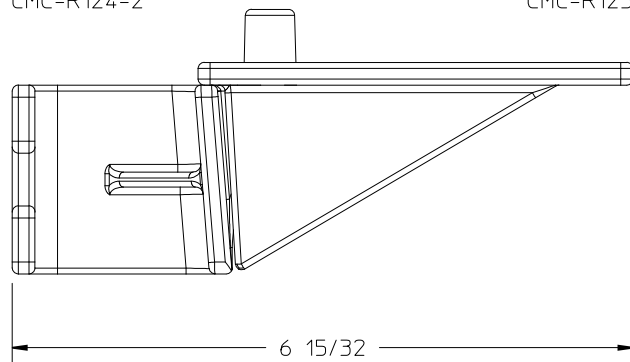

CMC-R124

CMC-R125

CMC-R124-2

CMC-R125

AnchorTech, LLC
 16610 SE 34th Way
 Vancouver, WA 98683

Phone: (360)836-8217
 Fax: (360)326-3835
 Email: Ayecapnbob@aol.com
 Web: www.AnchorTech.com

Dimensions for reference only
 Scale = 1:2

AnchorTech, LLC

TITLE

WALL BRACKET ASSY

PART NO

CMC-R124,-R124-2,-R125

MATERIAL OPTIONS

ALLOY HH OR EQUAL