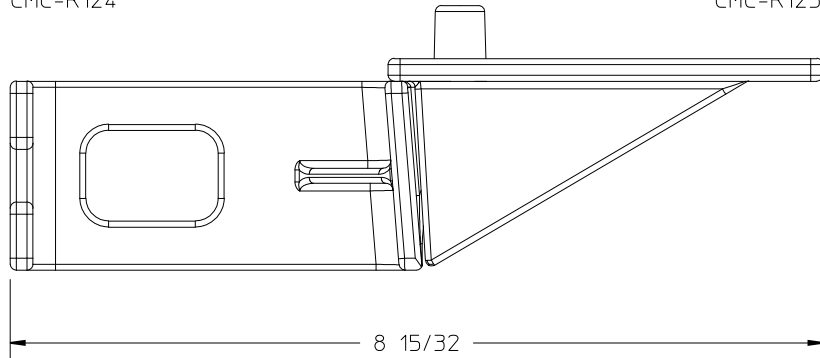

CMC-R124

CMC-R125

CMC-R124-2

CMC-R125

AnchorTech, LLC
 16610 SE 34th Way
 Vancouver, WA 98683

Phone: (360)836-8217
 Fax: (360)326-3835
 Email: Ayecapnbob@aol.com
 Web: www.AnchorTech.com

Dimensions for reference only
 Scale = 1:2

AnchorTech, LLC

TITLE

WALL BRACKET ASSY

PART NO

CMC-R124,-R124-2,-R125

MATERIAL OPTIONS

ALLOY HH OR EQUAL