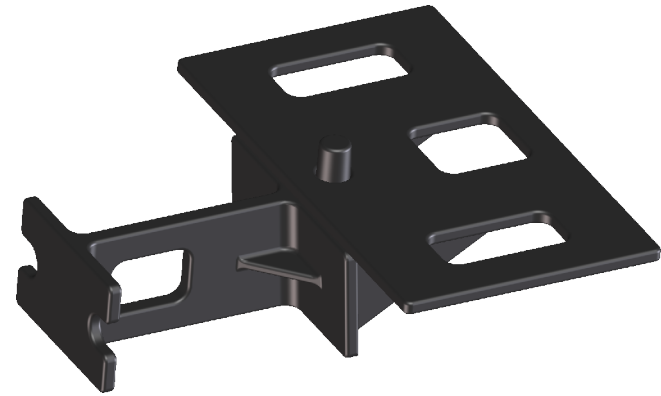

CMC-R124

CMC-R125

CMC-R124-2

CMC-R125

AnchorTech, LLC
 16610 SE 34th Way
 Vancouver, WA 98683

Phone: (360)836-8217
 Fax: (360)326-3835
 Email: Ayecapnbob@aol.com
 Web: www.AnchorTech.com

Dimensions for reference only
 Scale = 1:2

AnchorTech, LLC

TITLE

WALL BRACKET ASSY

PART NO

CMC-R124,-R124-2,-R125

MATERIAL OPTIONS

ALLOY HH OR EQUAL