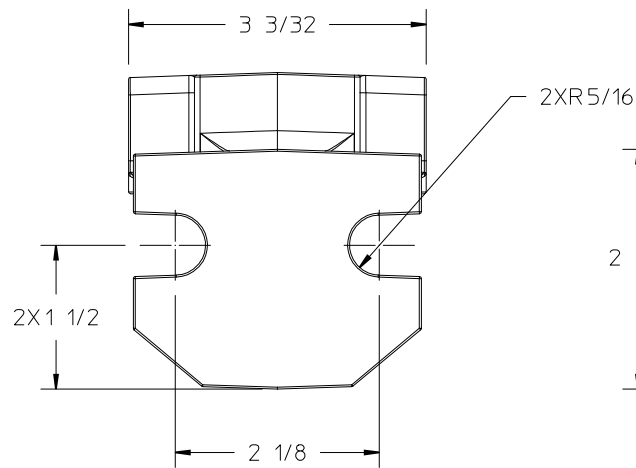

AnchorTech, LLC
16610 SE 34th Way
Vancouver, WA 98683

Phone: (360)836-8217
Fax: (360)326-3835
Email: Ayecapnbob@aol.com
Web: www.AnchorTechLLC.com

Dimensions for reference only
Scale = 1:2

AnchorTech, LLC

TITLE

WALL BRACKET

PART NO

WB4

MATERIAL OPTIONS

ALLOY HH OR EQUAL